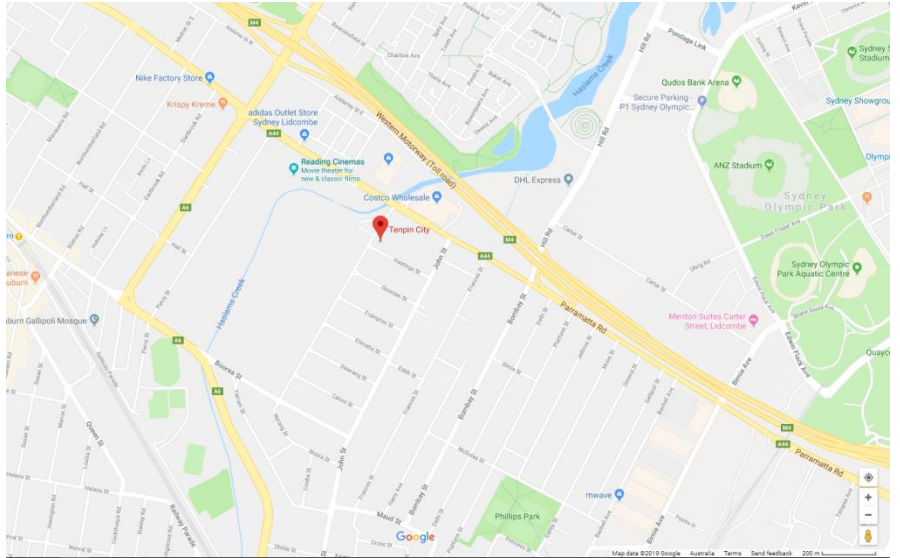

LOCATION

iPlay Tenpin City
Top Level Carpark
Lidcombe Shopping Centre
U114/92 Parramatta Road
LIDCOMBE NSW 2114

<https://goo.gl/maps/nhA2cvzkmVH2>

INFORMATION

lidcombe@iplayaustralia.com.au
(02) 9737 8044
Facebook.com/TenpinCity
Instagram.com/iplay_tenpin_city